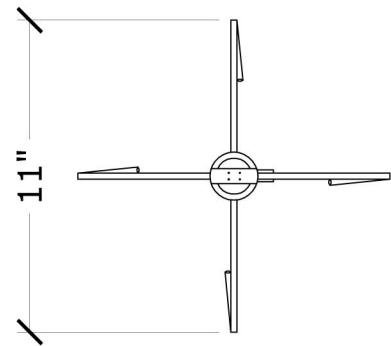

Model 4000BH Telescoping Bottle Holder

Cubicle 7810 S. Dixie Hwy
Curtain West Palm Beach, FL 33405
Factory 800.588.9296 F: 866.804.5692

CEILING HEIGHT	FULLY EXTENDED (A)	VERTICAL TRAVEL (B)	CLOSED (C)	BOTTLE HOLDER FEATURES	
				NUMBER OF I.V. HOOKS	5
8'-0"	28"	10"	18"	I.V. HOOK LOCATION	BOTTOM
8'-6"	39"	16"	23"		
9'-0"	45"	16"	29"	VERTICAL ADJUSTMENTS	16" TELESCOPING SQUARE SHAFT (10" ADJ. ON 8'-0" C.H.)
9'-6"	51"	16"	35"		
10'-0"	57"	16"	41"		
10'-6"	63"	16"	47"		

QUANTITY	CEILING HEIGHT

TOP VIEW

ARCHITECT		DATE	
CONTRACTOR		DATE REV	
DISTRIBUTOR		DRAWN BY	
PROJECT		JOB #	
		SHEET	