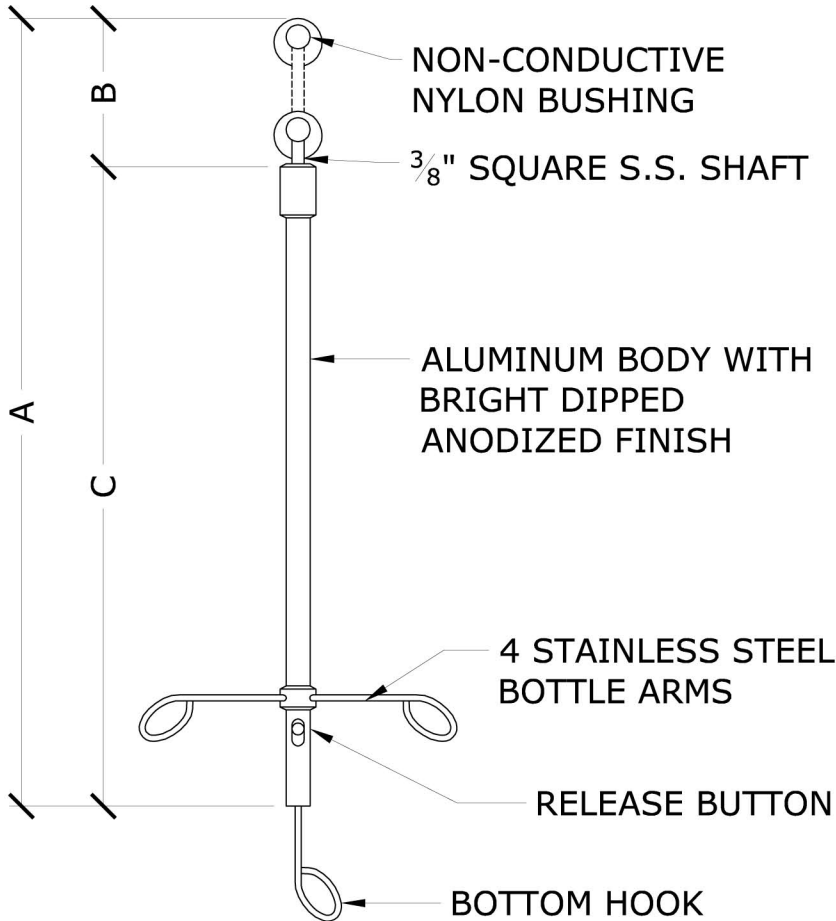

Model 4000BH Telescoping Bottle Holder

Cubicle 7810 S. Dixie Hwy
Curtain West Palm Beach, FL 33405
Factory 800.588.9296 F: 866.804.5692

CEILING HEIGHT	FULLY EXTENDED (A)	VERTICAL TRAVEL (B)	CLOSED (C)	BOTTLE HOLDER FEATURES	
				NUMBER OF I.V. HOOKS	5
8'-0"	28"	10"	18"	I.V. HOOK LOCATION	BOTTOM
8'-6"	39"	16"	23"		
9'-0"	45"	16"	29"	VERTICAL ADJUSTMENTS	16" TELESCOPING SQUARE SHAFT (10" ADJ. ON 8'-0" C.H.)
9'-6"	51"	16"	35"		
10'-0"	57"	16"	41"		
10'-6"	63"	16"	47"		

QUANTITY	CEILING HEIGHT

TOP VIEW

ARCHITECT		DATE	
CONTRACTOR		DATE REV	
DISTRIBUTOR		DRAWN BY	
PROJECT		JOB #	
		SHEET	