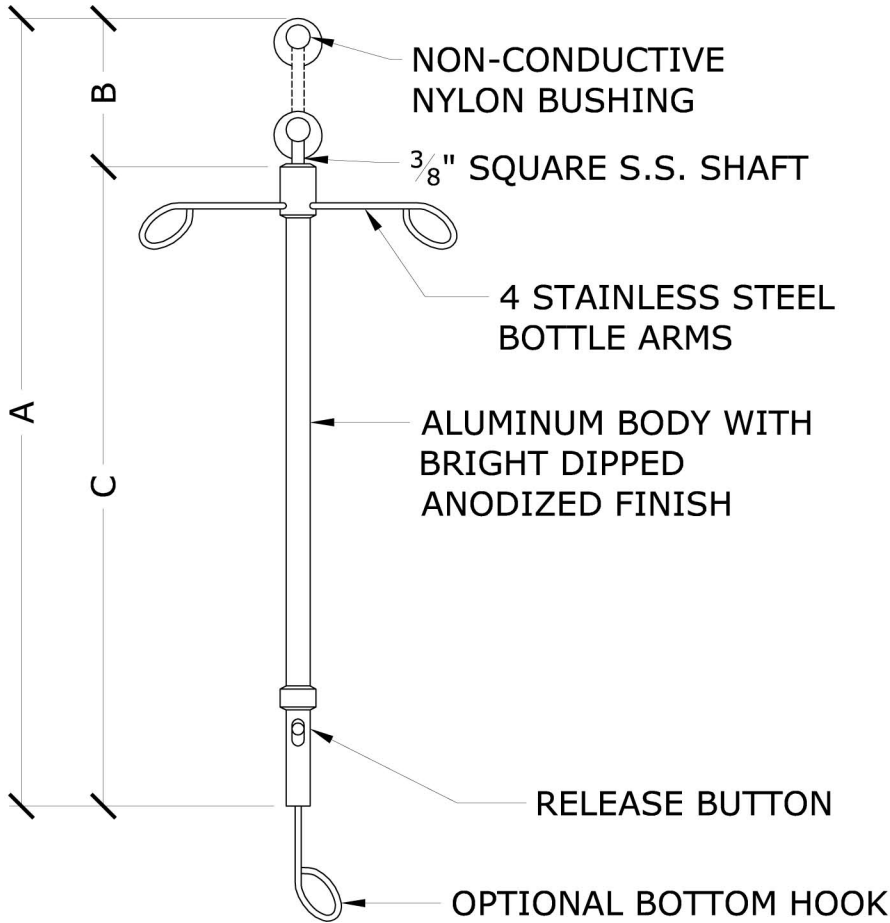

Model 4000T Telescoping Bottle Holder

Cubicle 7810 S. Dixie Hwy
Curtain West Palm Beach, FL 33405
Factory 800.588.9296 F: 866.804.5692

CEILING HEIGHT	FULLY EXTENDED (A)	VERTICAL TRAVEL (B)	CLOSED (C)	BOTTLE HOLDER FEATURES	
				NUMBER OF I.V. HOOKS	
8'-0"	28"	10"	18"	I.V. HOOK LOCATION	TOP
8'-6"	39"	16"	23"		
9'-0"	45"	16"	29"	VERTICAL ADJUSTMENTS	16" TELESCOPING SQUARE SHAFT (10" ADJ. ON 8'-0" C.H.)
9'-6"	51"	16"	35"		
10'-0"	57"	16"	41"		
10'-6"	63"	16"	47"		

QUANTITY	CEILING HEIGHT

TOP VIEW

ARCHITECT	DATE
CONTRACTOR	DATE REV
DISTRIBUTOR	DRAWN BY
PROJECT	JOB #
	SHEET