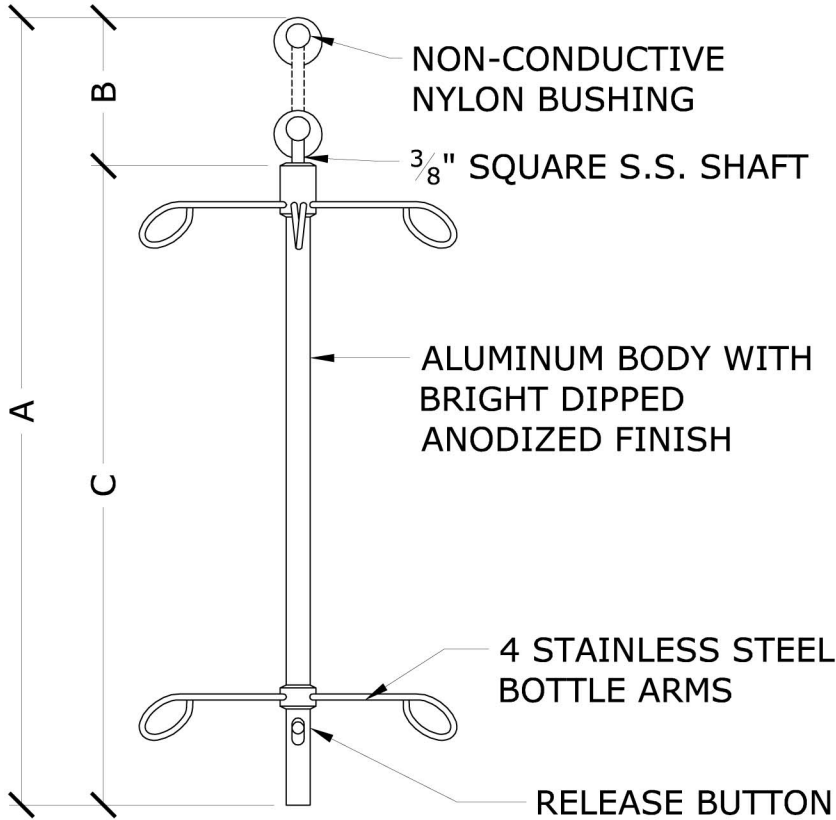

Model 8000 Telescoping Bottle Holder

Cubicle 7810 S. Dixie Hwy
Curtain West Palm Beach, FL 33405
Factory 800.588.9296 F: 866.804.5692

CEILING HEIGHT	FULLY EXTENDED (A)	VERTICAL TRAVEL (B)	CLOSED (C)	BOTTLE HOLDER FEATURES	
				NUMBER OF I.V. HOOKS	
8'-0"	28"	10"	18"	8	4 TOP, 4 BOTTOM (OFFSET 45 DEGREES)
8'-6"	39"	16"	23"		
9'-0"	45"	16"	29"	I.V. HOOK LOCATION	16" TELESCOPING SQUARE SHAFT (10" ADJ. ON 8'-0" C.H.)
9'-6"	51"	16"	35"		
10'-0"	57"	16"	41"	VERTICAL ADJUSTMENTS	
10'-6"	63"	16"	47"		

QUANTITY	CEILING HEIGHT

TOP VIEW

ARCHITECT		DATE	
CONTRACTOR		DATE REV	
DISTRIBUTOR		DRAWN BY	
PROJECT		JOB #	
		SHEET	